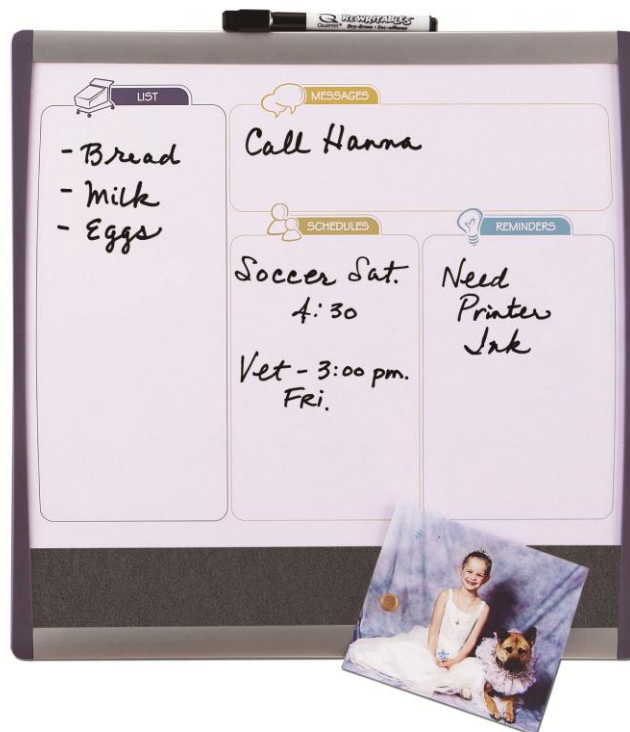

## To-Do Planner Board

### Boards

The planner that helps you organise — with dry erase surface for planning, plotting and jotting down your agenda. Grey cork section ideal for notes and photos pin ups!

### Features & Benefits

- Sleek & lightweight design
- Magnetic surface and tackable cork area double as bulletin board
- Color frame in assorted cyan and purple

### Technical Specifications

Product Code	Dimension (mm)
79231	14" x 14"

**Surface:** Grey cork + Magnetic dry erase  
**Frame:** Colour plastic  
**Mounting:** Self-stick pads

ACCO BRANDS – THE INDUSTRY LEADER